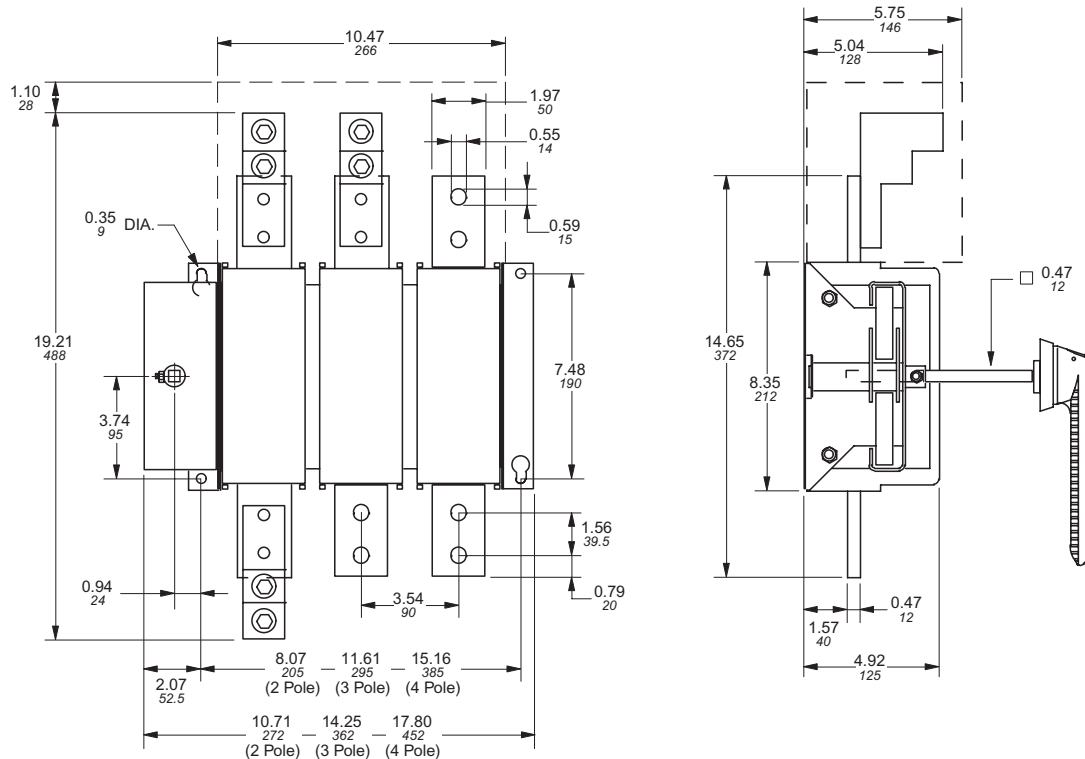

# Approximate dimensions OETL-NF600A – OETL-NF800A

Disconnect  
switches  
Non-fusible

00.00 —> Inches  
00.00 —> [Millimeters]

## Approximate dimensions OETL-NF1200 – OETL-NF1600

00.00 Inches  
00.00 [Millimeters]