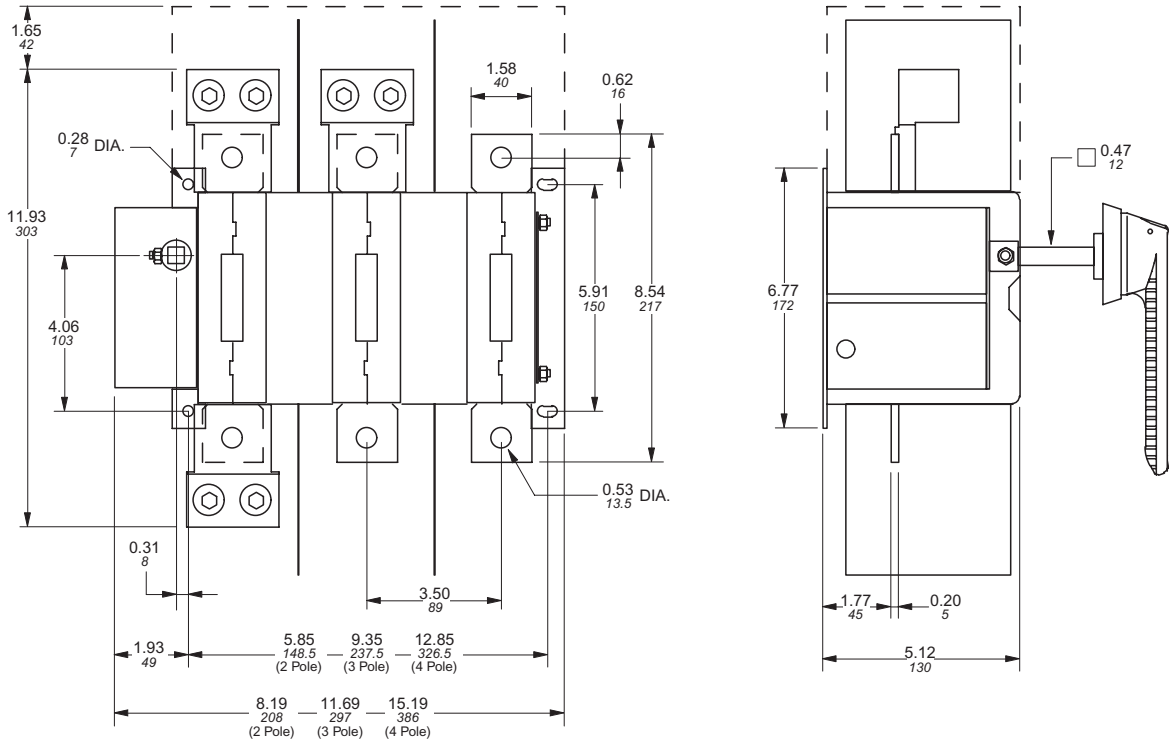

Approximate dimensions OETL-NF600A – OETL-NF800A

Disconnect
switches
Non-fusible

00.00 —> Inches
00.00 —> [Millimeters]

OETL-NF600A