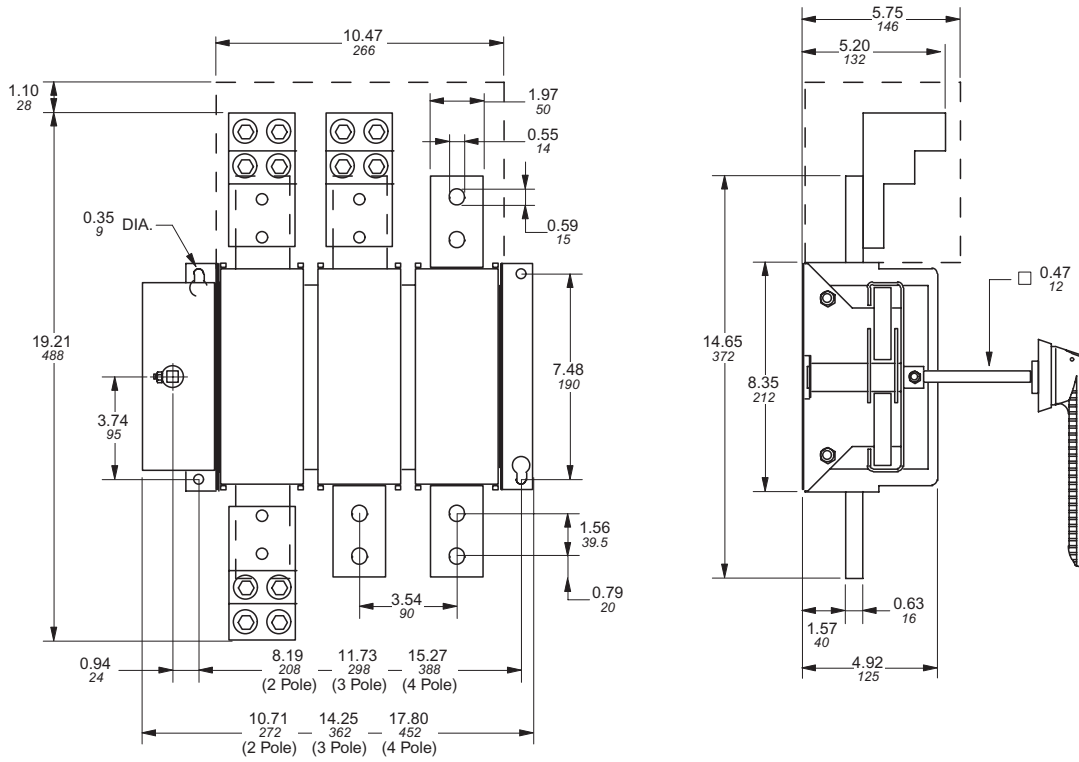

Approximate dimensions OETL-NF1200 – OETL-NF1600

00.00 Inches
00.00 [Millimeters]

OETL-NF1200